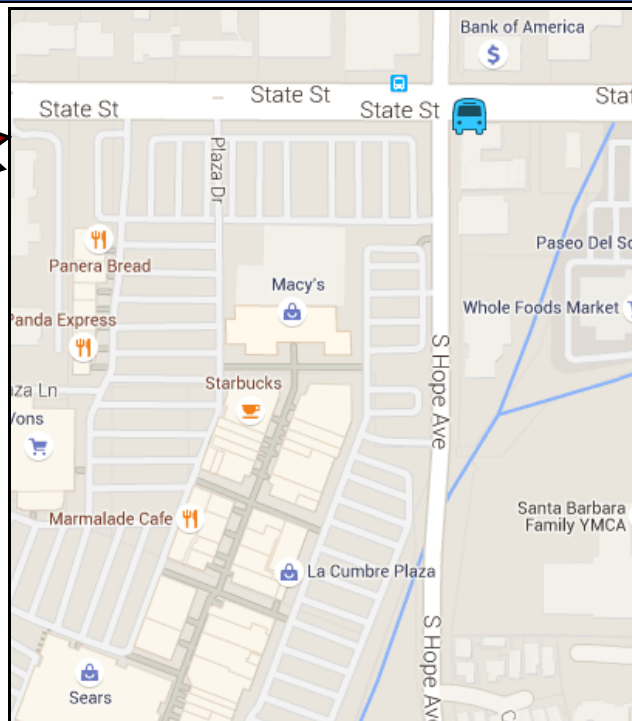

Arrive Santa Barbara

La Cumbre Plaza <i>State St/South Hope Ave.</i>	5:00pm
<i>State St./Alamar</i>	5:05pm
Downtown <i>Paseo Nuevo Mall/Macy's</i>	5:15pm
Beach Area/Funk Zone <i>Train Station/209 State St.</i>	5:20pm

Arrive Santa Barbara

La Cumbre Plaza
State St/South Hope Ave. 10:25am

State St./Alamar 10:30am

Downtown
Paseo Nuevo Mall/Macy's 10:40am

Beach Area/Funk Zone
Train Station/209 State St. 10:45am

Depart Santa Barbara

La Cumbre Plaza
State St/South Hope Ave. 5:00pm

State St./Alamar 5:05pm

Downtown
Paseo Nuevo Mall/Macy's 5:15pm

Beach Area/Funk Zone
Train Station/209 State St. 5:20pm

Arrive Santa Ynez Valley

Solvang – Solvang Park 6:10pm

Buellton – Pea Soup Andersen's 6:20pm

Clean, Comfortable Motor Coaches
Cash Fare: \$7 one way

Call (805) 692-1902 for more information
CleanAirExpress.com

La Cumbre Plaza Pick Up and Drop Off

State St./Alamar Pick Up and Drop Off