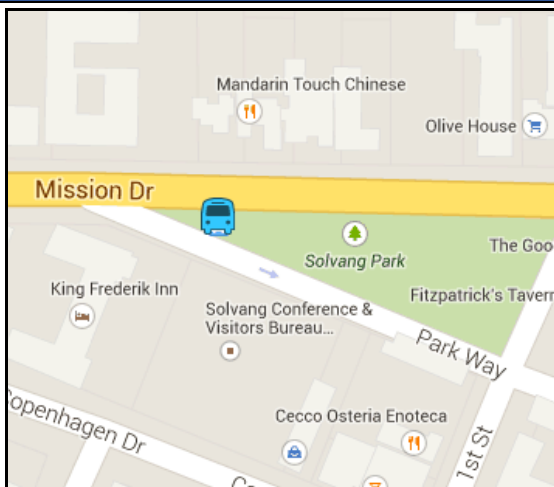

Solvang Pick Up and Drop Off