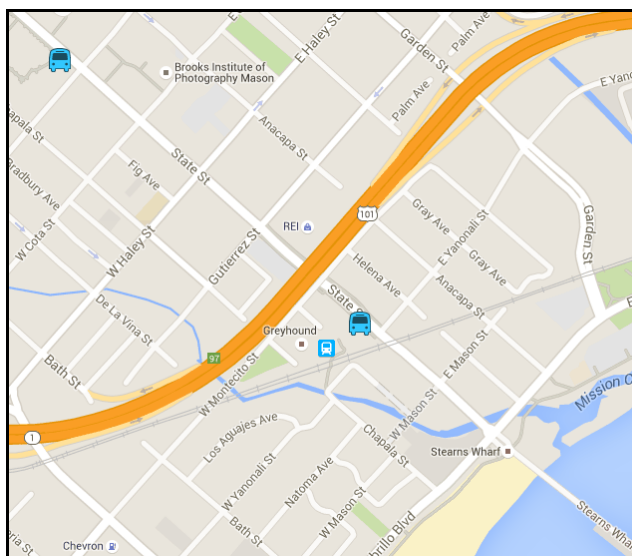

Arrive Santa Barbara

La Cumbre Plaza
State St/South Hope Ave. 10:25am

State St./Alamar 10:30am

Downtown
Paseo Nuevo Mall/Macy's 10:40am

Beach Area/Funk Zone
Train Station/209 State St. 10:45am

Depart Santa Barbara

La Cumbre Plaza
State St/South Hope Ave. 5:00pm

State St./Alamar 5:05pm

Downtown
Paseo Nuevo Mall/Macy's 5:15pm

Beach Area/Funk Zone
Train Station/209 State St. 5:20pm

Arrive Santa Ynez Valley

Solvang – Solvang Park 6:10pm

Buellton – Pea Soup Andersen's 6:20pm

Clean, Comfortable Motor Coaches
Cash Fare: \$7 one way

Call (805) 692-1902 for more information
CleanAirExpress.com

La Cumbre Plaza Pick Up and Drop Off

State St./Alamar Pick Up and Drop Off

Downtown Santa Barbara Pick Up and Drop Offs