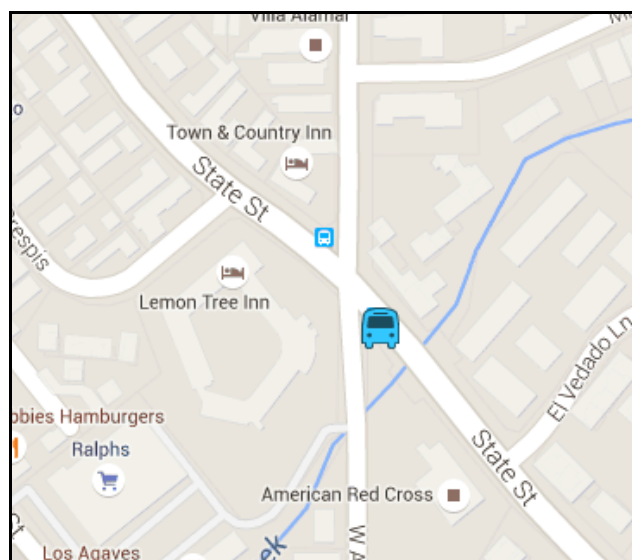

Arrive Santa Barbara

La Cumbre Plaza <i>State St/South Hope Ave.</i>	5:00pm
<i>State St./Alamar</i>	5:05pm
Downtown <i>Paseo Nuevo Mall/Macy's</i>	5:15pm
Beach Area/Funk Zone <i>Train Station/209 State St.</i>	5:20pm

Arrive Santa Barbara

La Cumbre Plaza
State St/South Hope Ave. 10:25am

State St./Alamar 10:30am

Downtown
Paseo Nuevo Mall/Macy's 10:40am

Beach Area/Funk Zone
Train Station/209 State St. 10:45am

Depart Santa Barbara

La Cumbre Plaza
State St/South Hope Ave. 5:00pm

State St./Alamar 5:05pm

Downtown
Paseo Nuevo Mall/Macy's 5:15pm

Beach Area/Funk Zone
Train Station/209 State St. 5:20pm

Arrive Santa Ynez Valley

Solvang – Solvang Park 6:10pm

Buellton – Pea Soup Andersen's 6:20pm

Clean, Comfortable Motor Coaches
Cash Fare: \$7 one way

Call (805) 692-1902 for more information
CleanAirExpress.com

La Cumbre Plaza Pick Up and Drop Off

State St./Alamar Pick Up and Drop Off