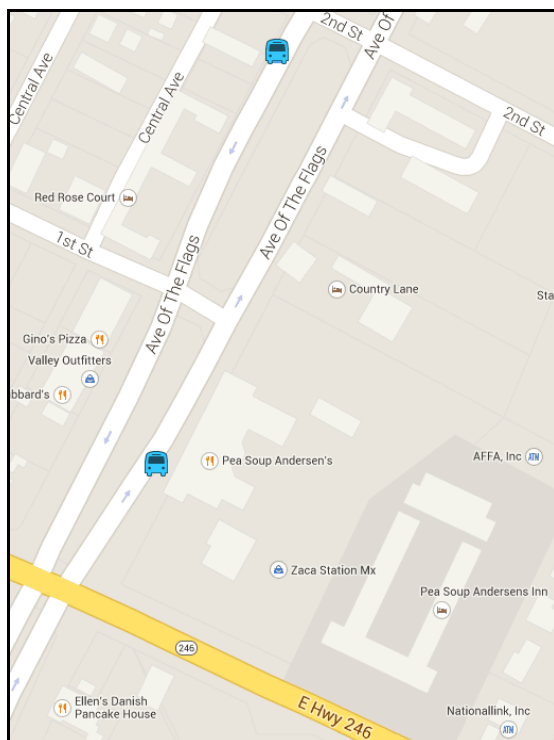

Buellton Pick up and Drop Off Locations