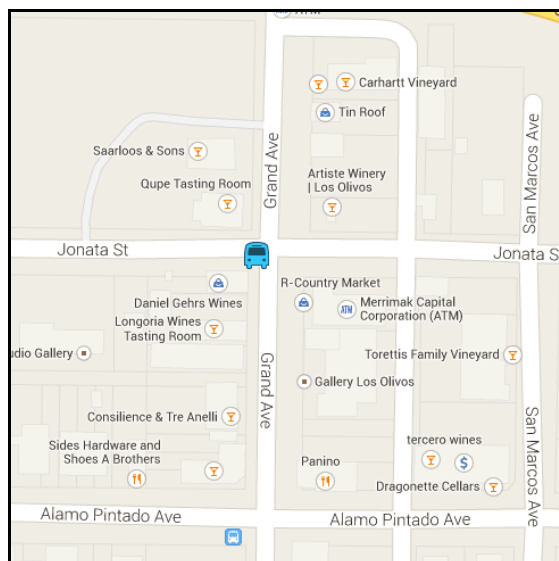

Arrive Santa Barbara

La Cumbre Plaza <i>State St/South Hope Ave.</i>	5:00pm
<i>State St./Alamar</i>	5:05pm
Downtown <i>Paseo Nuevo Mall/Macy's</i>	5:15pm
Beach Area/Funk Zone <i>Train Station/209 State St.</i>	5:20pm

Clean, Comfortable Motor Coaches
Cash Fare: \$7 one way

Call (805) 692-1902 for more information
CleanAirExpress.com

Solvang Pick Up and Drop Off

Buellton Pick up and Drop Off Locations

Los Olivos Pick Up and Drop Off

Arrive Santa Barbara

La Cumbre Plaza
State St/South Hope Ave. 10:25am

State St./Alamar 10:30am

Downtown
Paseo Nuevo Mall/Macy's 10:40am

Beach Area/Funk Zone
Train Station/209 State St. 10:45am

Depart Santa Barbara

La Cumbre Plaza
State St/South Hope Ave. 5:00pm

State St./Alamar 5:05pm

Downtown
Paseo Nuevo Mall/Macy's 5:15pm

Beach Area/Funk Zone
Train Station/209 State St. 5:20pm

Arrive Santa Ynez Valley

Solvang – Solvang Park 6:10pm